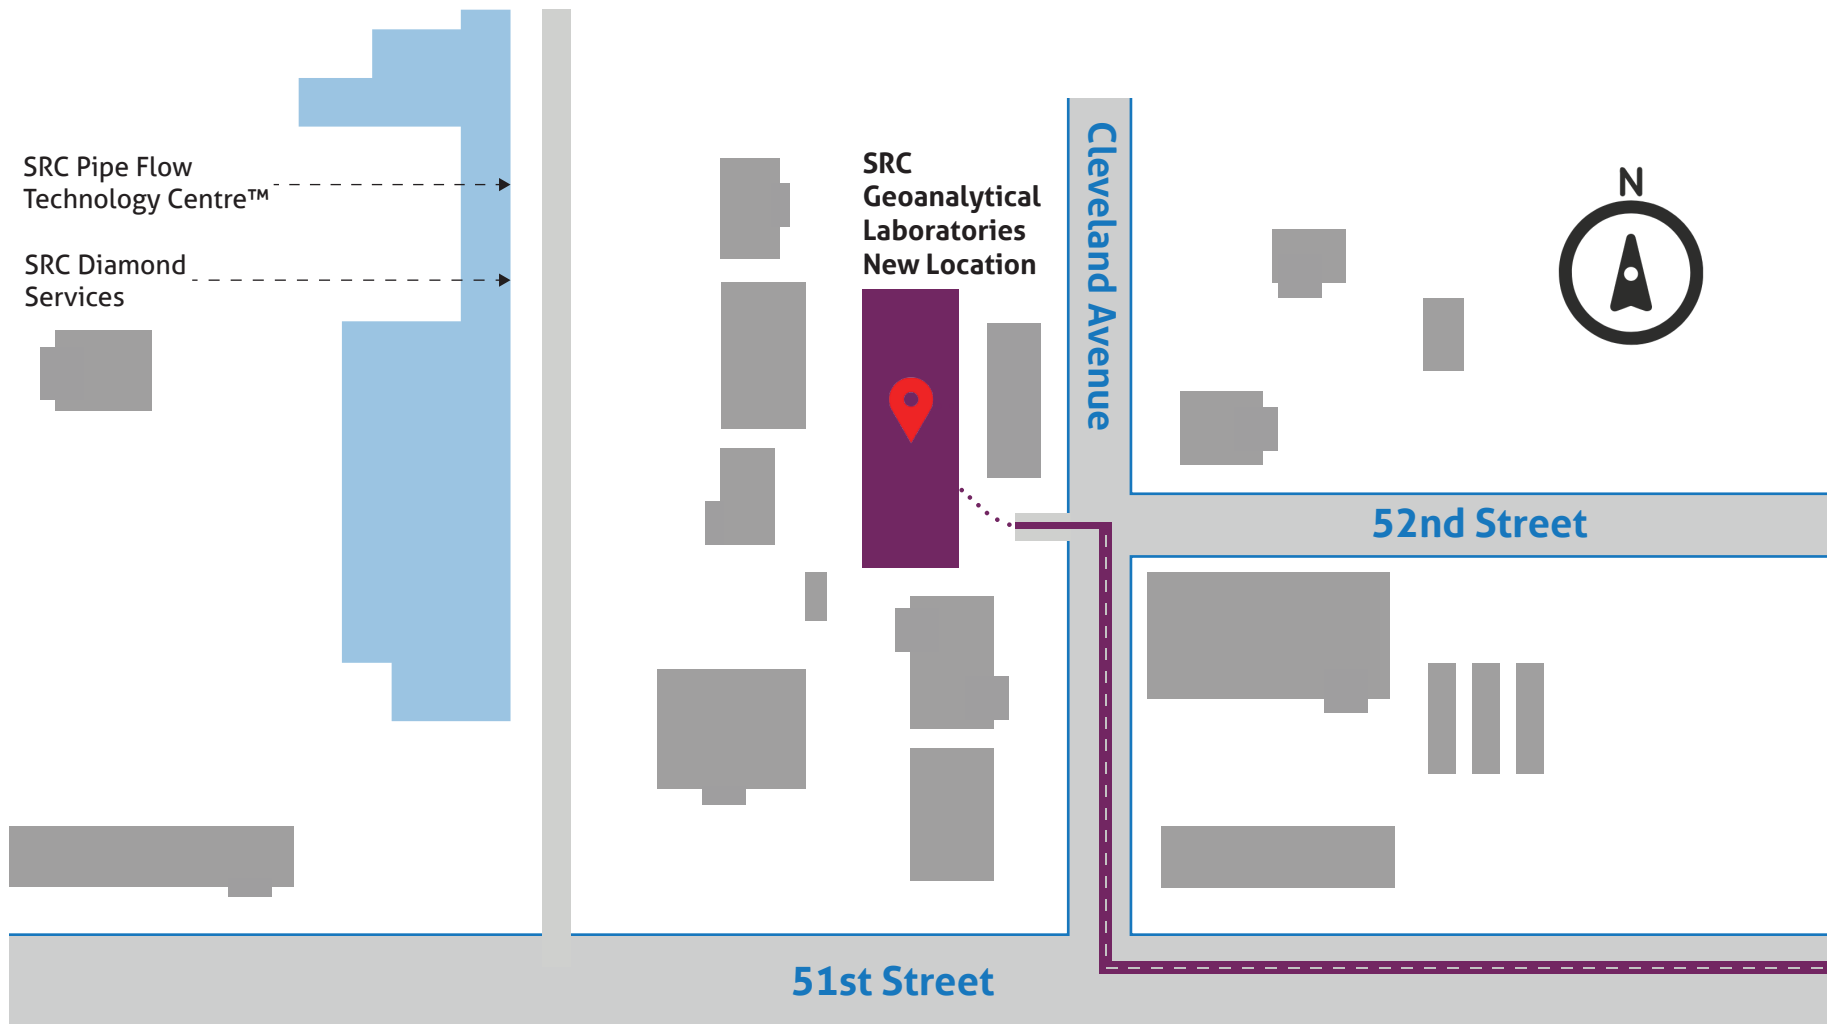

New Location:
2901 Cleveland Avenue
Saskatoon, Sask., S7K 8A9

We've Moved!
Open December 6, 2021

Scan Me for Directions

306-933-8118 | geolab@src.sk.ca | www.src.sk.ca/geospatial