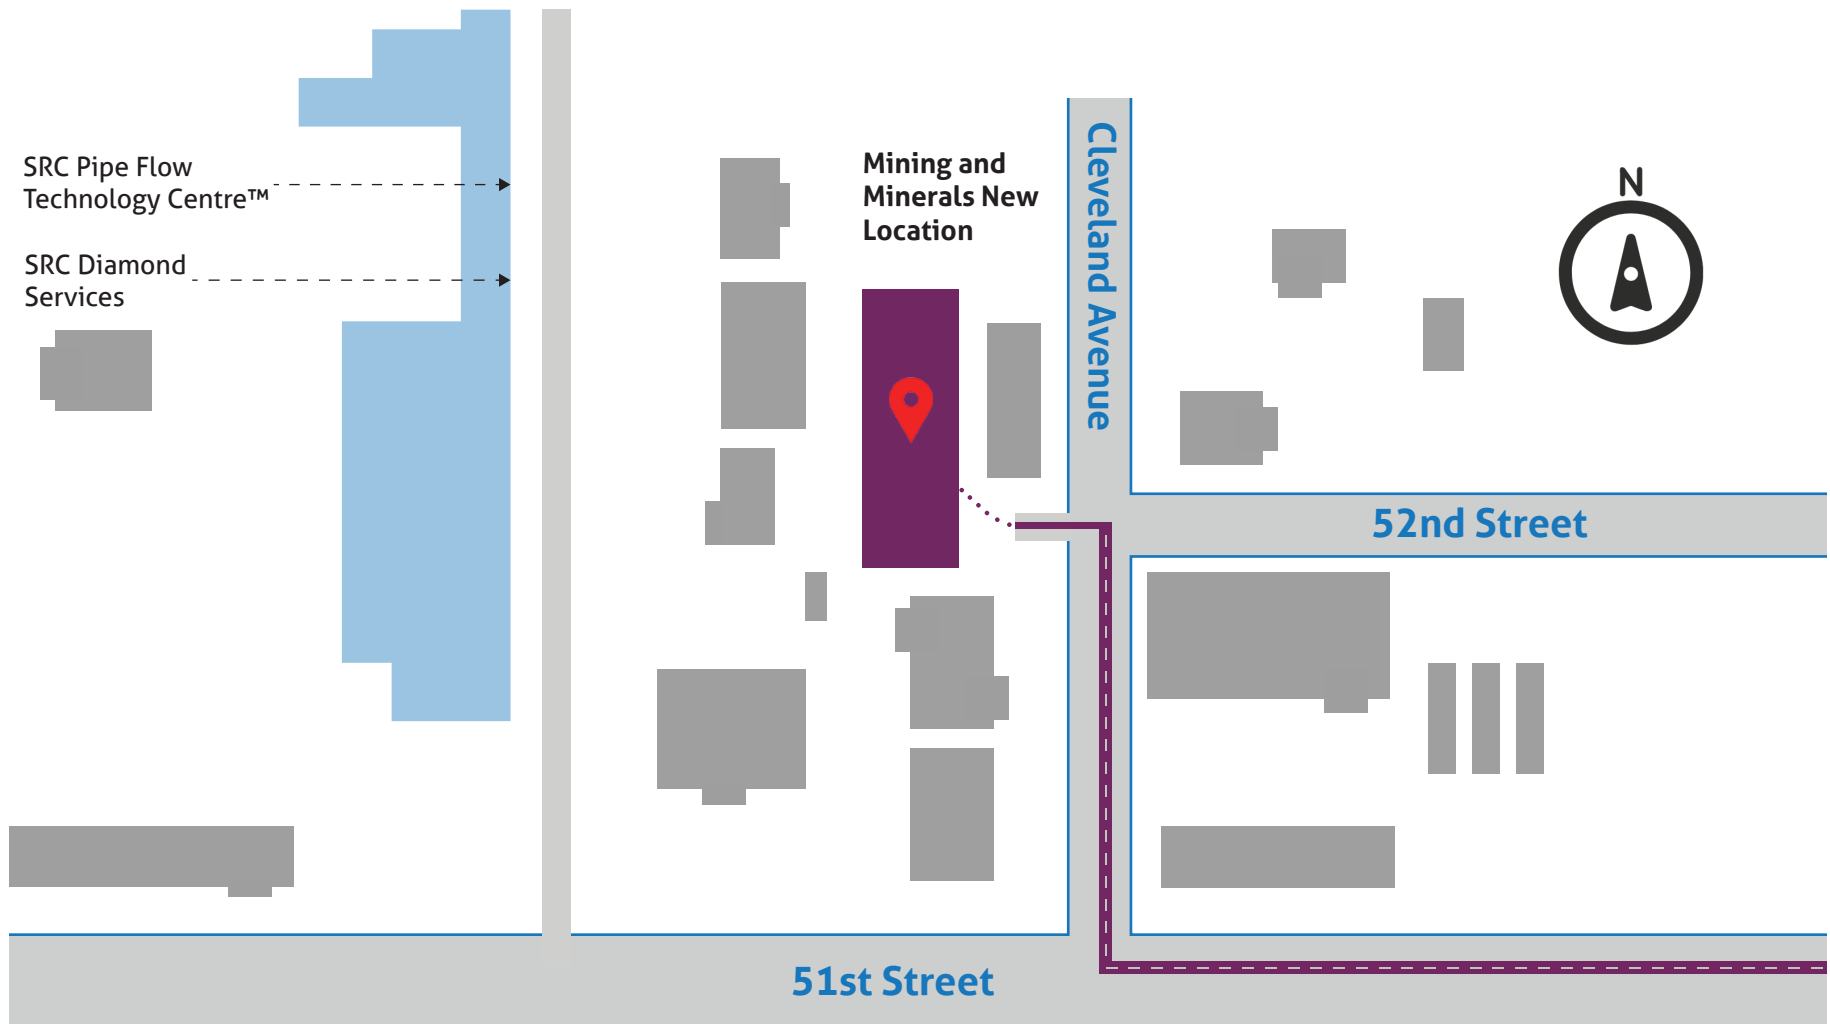

New Location:  
2901 Cleveland Avenue  
Saskatoon, Sask., S7K 8A9

**We've Moved!**  
Open December 6, 2021

Scan Me for Directions

mining@src.sk.ca | [www.src.sk.ca/mining](http://www.src.sk.ca/mining)